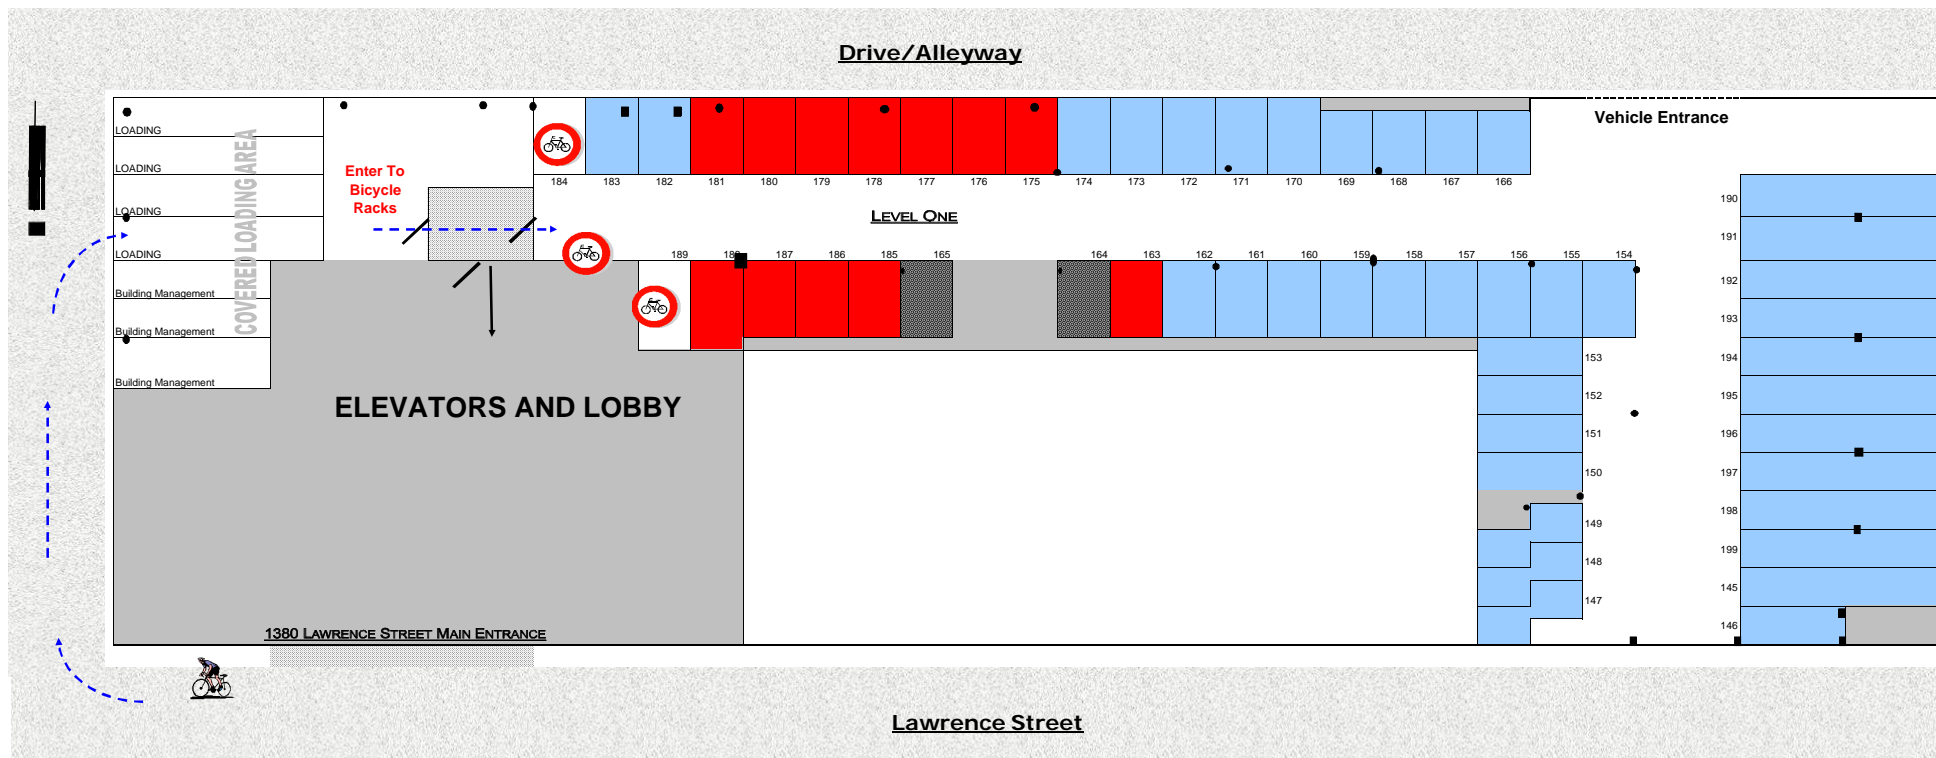

Lawrence Street Center Bicycle Parking

Convenient indoor bicycle racks have been placed at the entrance to the upper garage. To access the bicycle racks simply enter from Lawrence Street and proceed through the loading dock area. The first door is into the entry way. Continue through the second door into the garage. Bicycle racks are located on either side for safe storage.