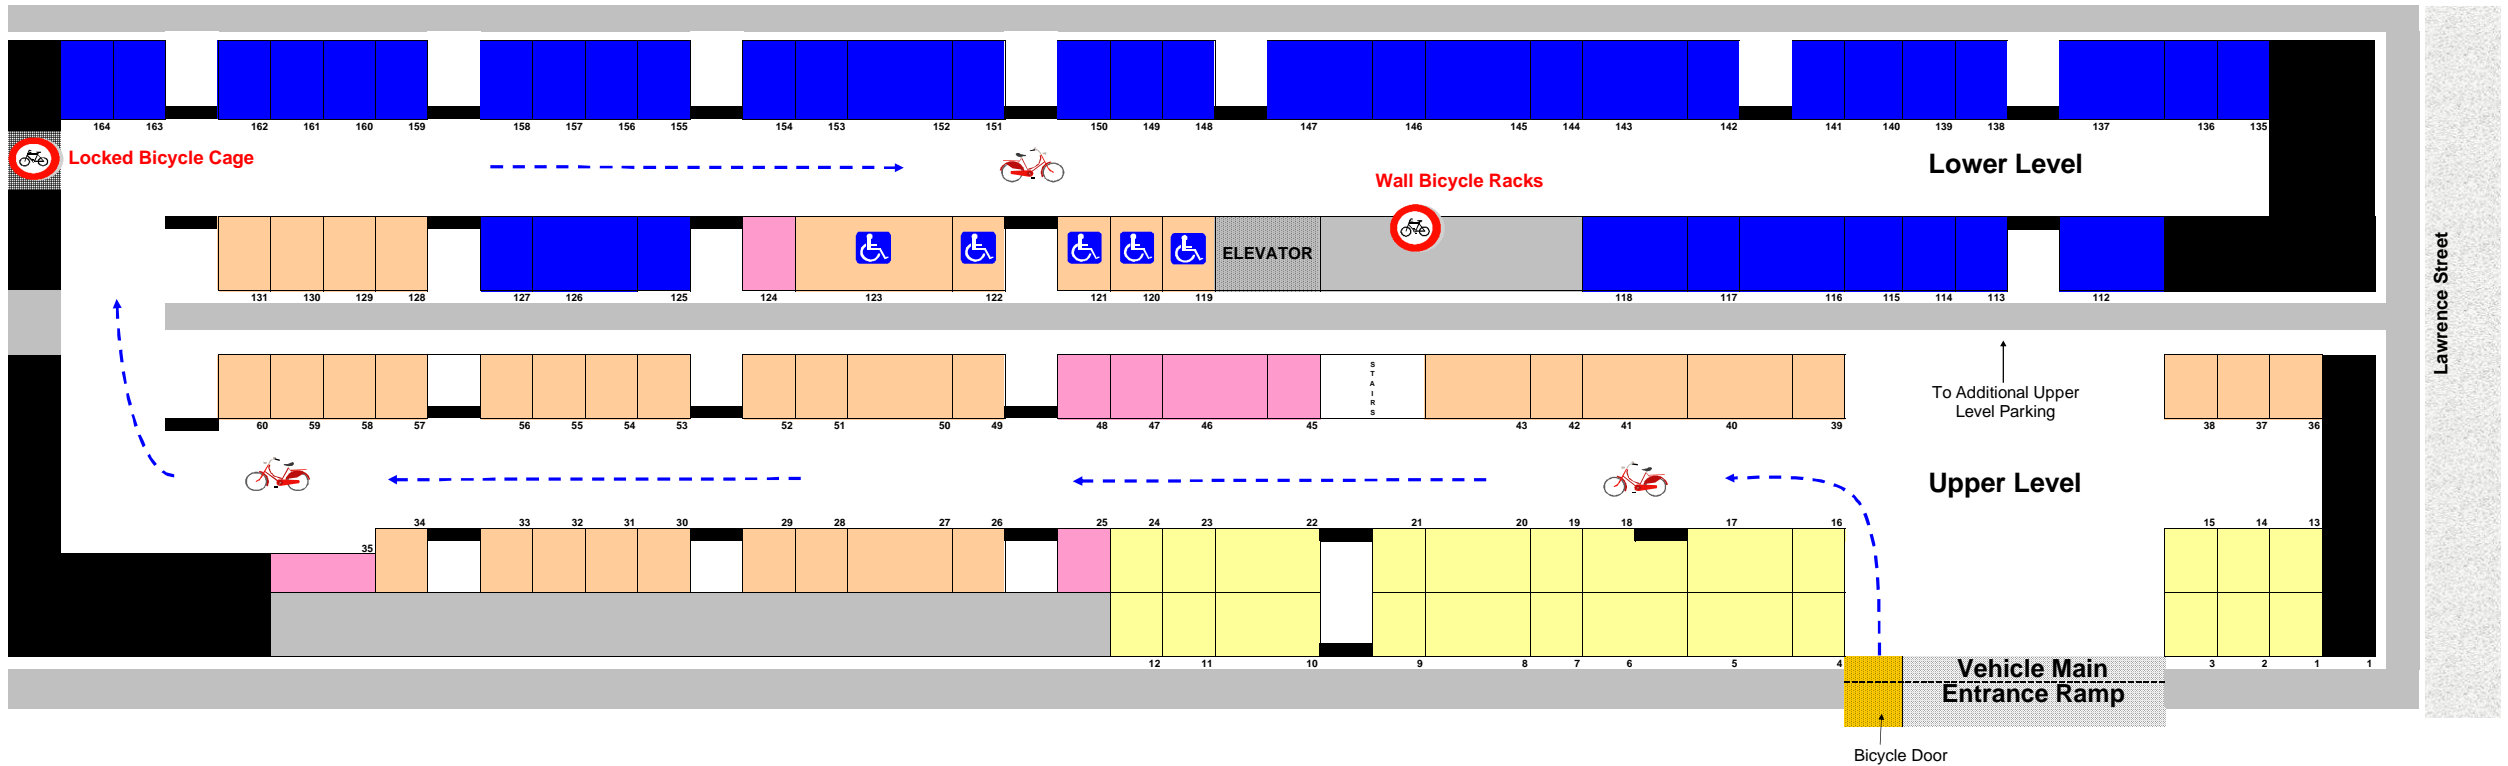

CU Building Bicycle Parking

1250 Lawrence Street

Convenient indoor bicycle parking is located on the lower level of the parking garage. For your safety and convenience please enter the garage from the bicycle lane and door provided via Lawrence Street next to the vehicle entrance/exit ramp. As you proceed to the lower level of the parking garage there is a bicycle storage cage. To have your ID Badge activated to operate the bicycle door and to obtain a key to park your bicycle in the caged area please contact Facilities at 303.315.2205. Additional bicycle wall racks are conveniently located next to the lower level elevators and

The CU Building also offers outdoor bicycle racks located on the patio. The patio is on the corner of 14th Street and Larimer.